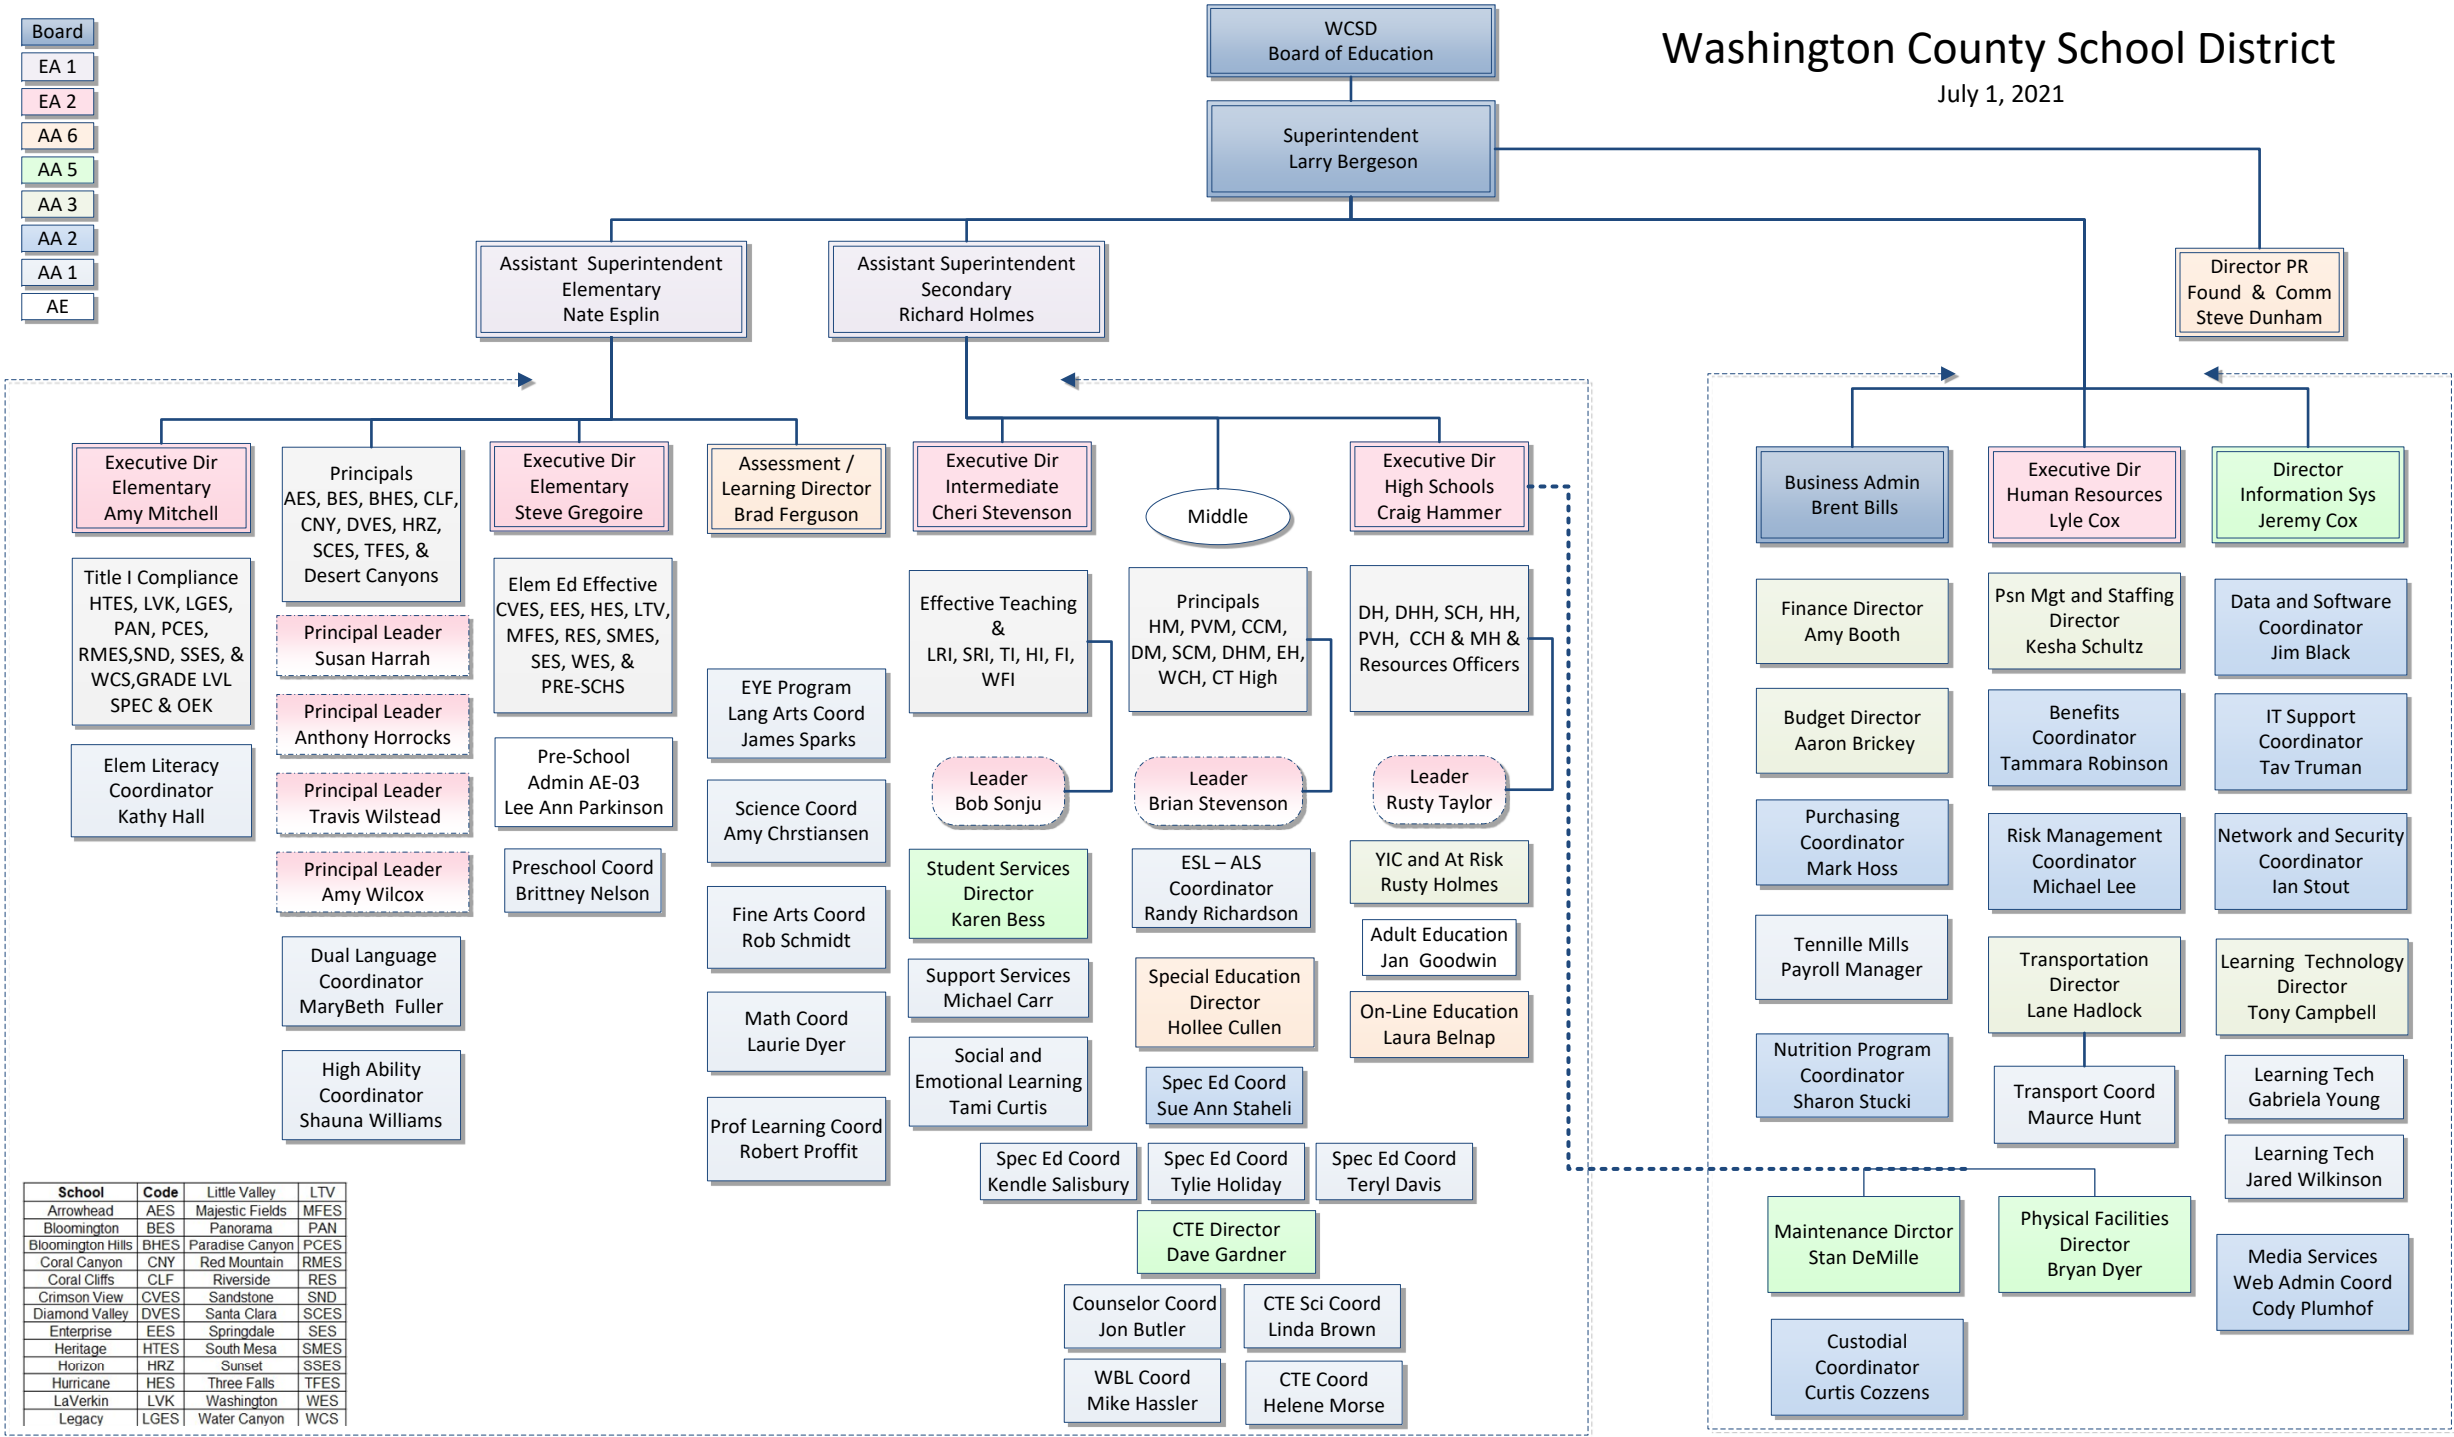

Washington County School District

July 1, 2021

- Board
- EA 1
- EA 2
- AA 6
- AA 5
- AA 3
- AA 2
- AA 1
- AE

School	Code	Little Valley	LTV
Arrowhead	AES	Majestic Fields	MFES
Bloomington	BES	Panorama	PAN
Bloomington Hills	BHES	Paradise Canyon	PCES
Coral Canyon	CNY	Red Mountain	RMES
Coral Cliffs	CLF	Riverside	RES
Crimson View	CVES	Sandstone	SND
Diamond Valley	DVES	Santa Clara	SCES
Enterprise	EES	Springdale	SES
Heritage	HTES	South Mesa	SMES
Horizon	HRZ	Sunset	SSES
Hurricane	HES	Three Falls	TFES
LaVerkin	LVK	Washington	WES
Legacy	LGES	Water Canyon	WCS

Learning

Operations