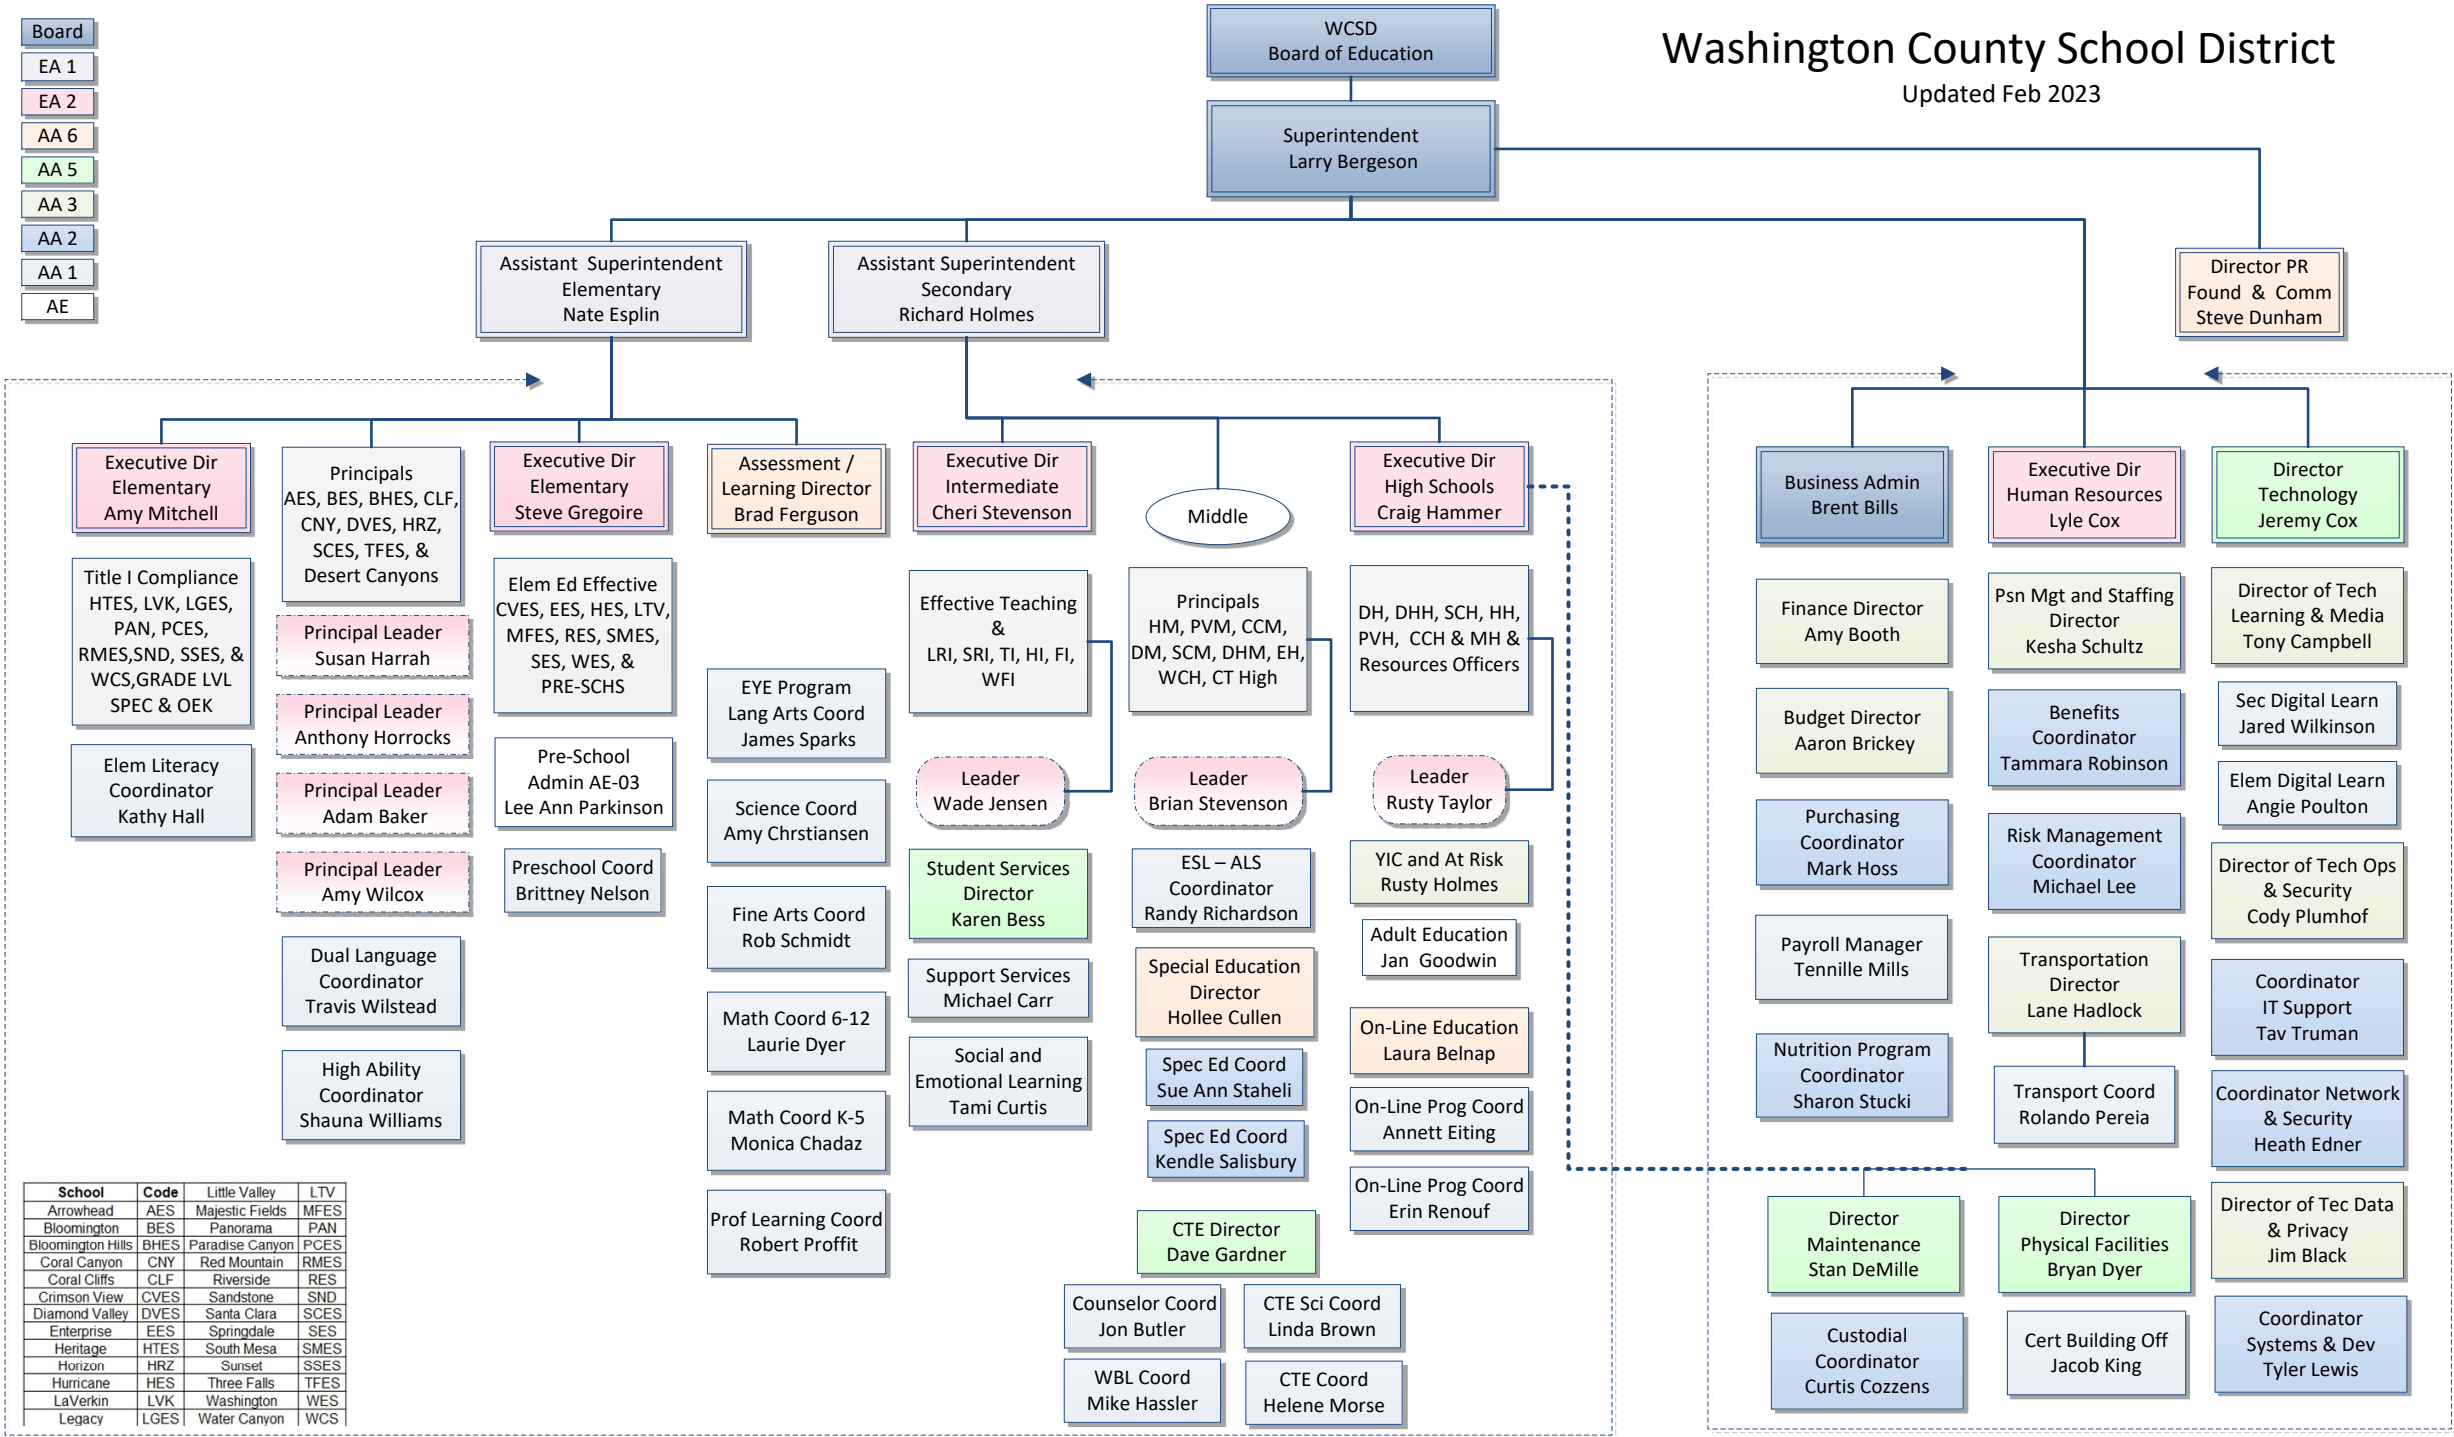

Washington County School District

Updated Feb 2023

- Board
- EA 1
- EA 2
- AA 6
- AA 5
- AA 3
- AA 2
- AA 1
- AE

Learning

Operations

School	Code	Little Valley	LTV
Arrowhead	AES	Majestic Fields	MFES
Bloomington	BES	Panorama	PAN
Bloomington Hills	BHES	Paradise Canyon	PCES
Coral Canyon	CNY	Red Mountain	RMES
Coral Cliffs	CLF	Riverside	RES
Crimson View	CVES	Sandstone	SND
Diamond Valley	DVES	Santa Clara	SCES
Enterprise	EES	Springdale	SES
Heritage	HTES	South Mesa	SMES
Horizon	HRZ	Sunset	SSES
Hurricane	HES	Three Falls	TFES
LaVerkin	LVK	Washington	WES
Legacy	LGES	Water Canyon	WCS