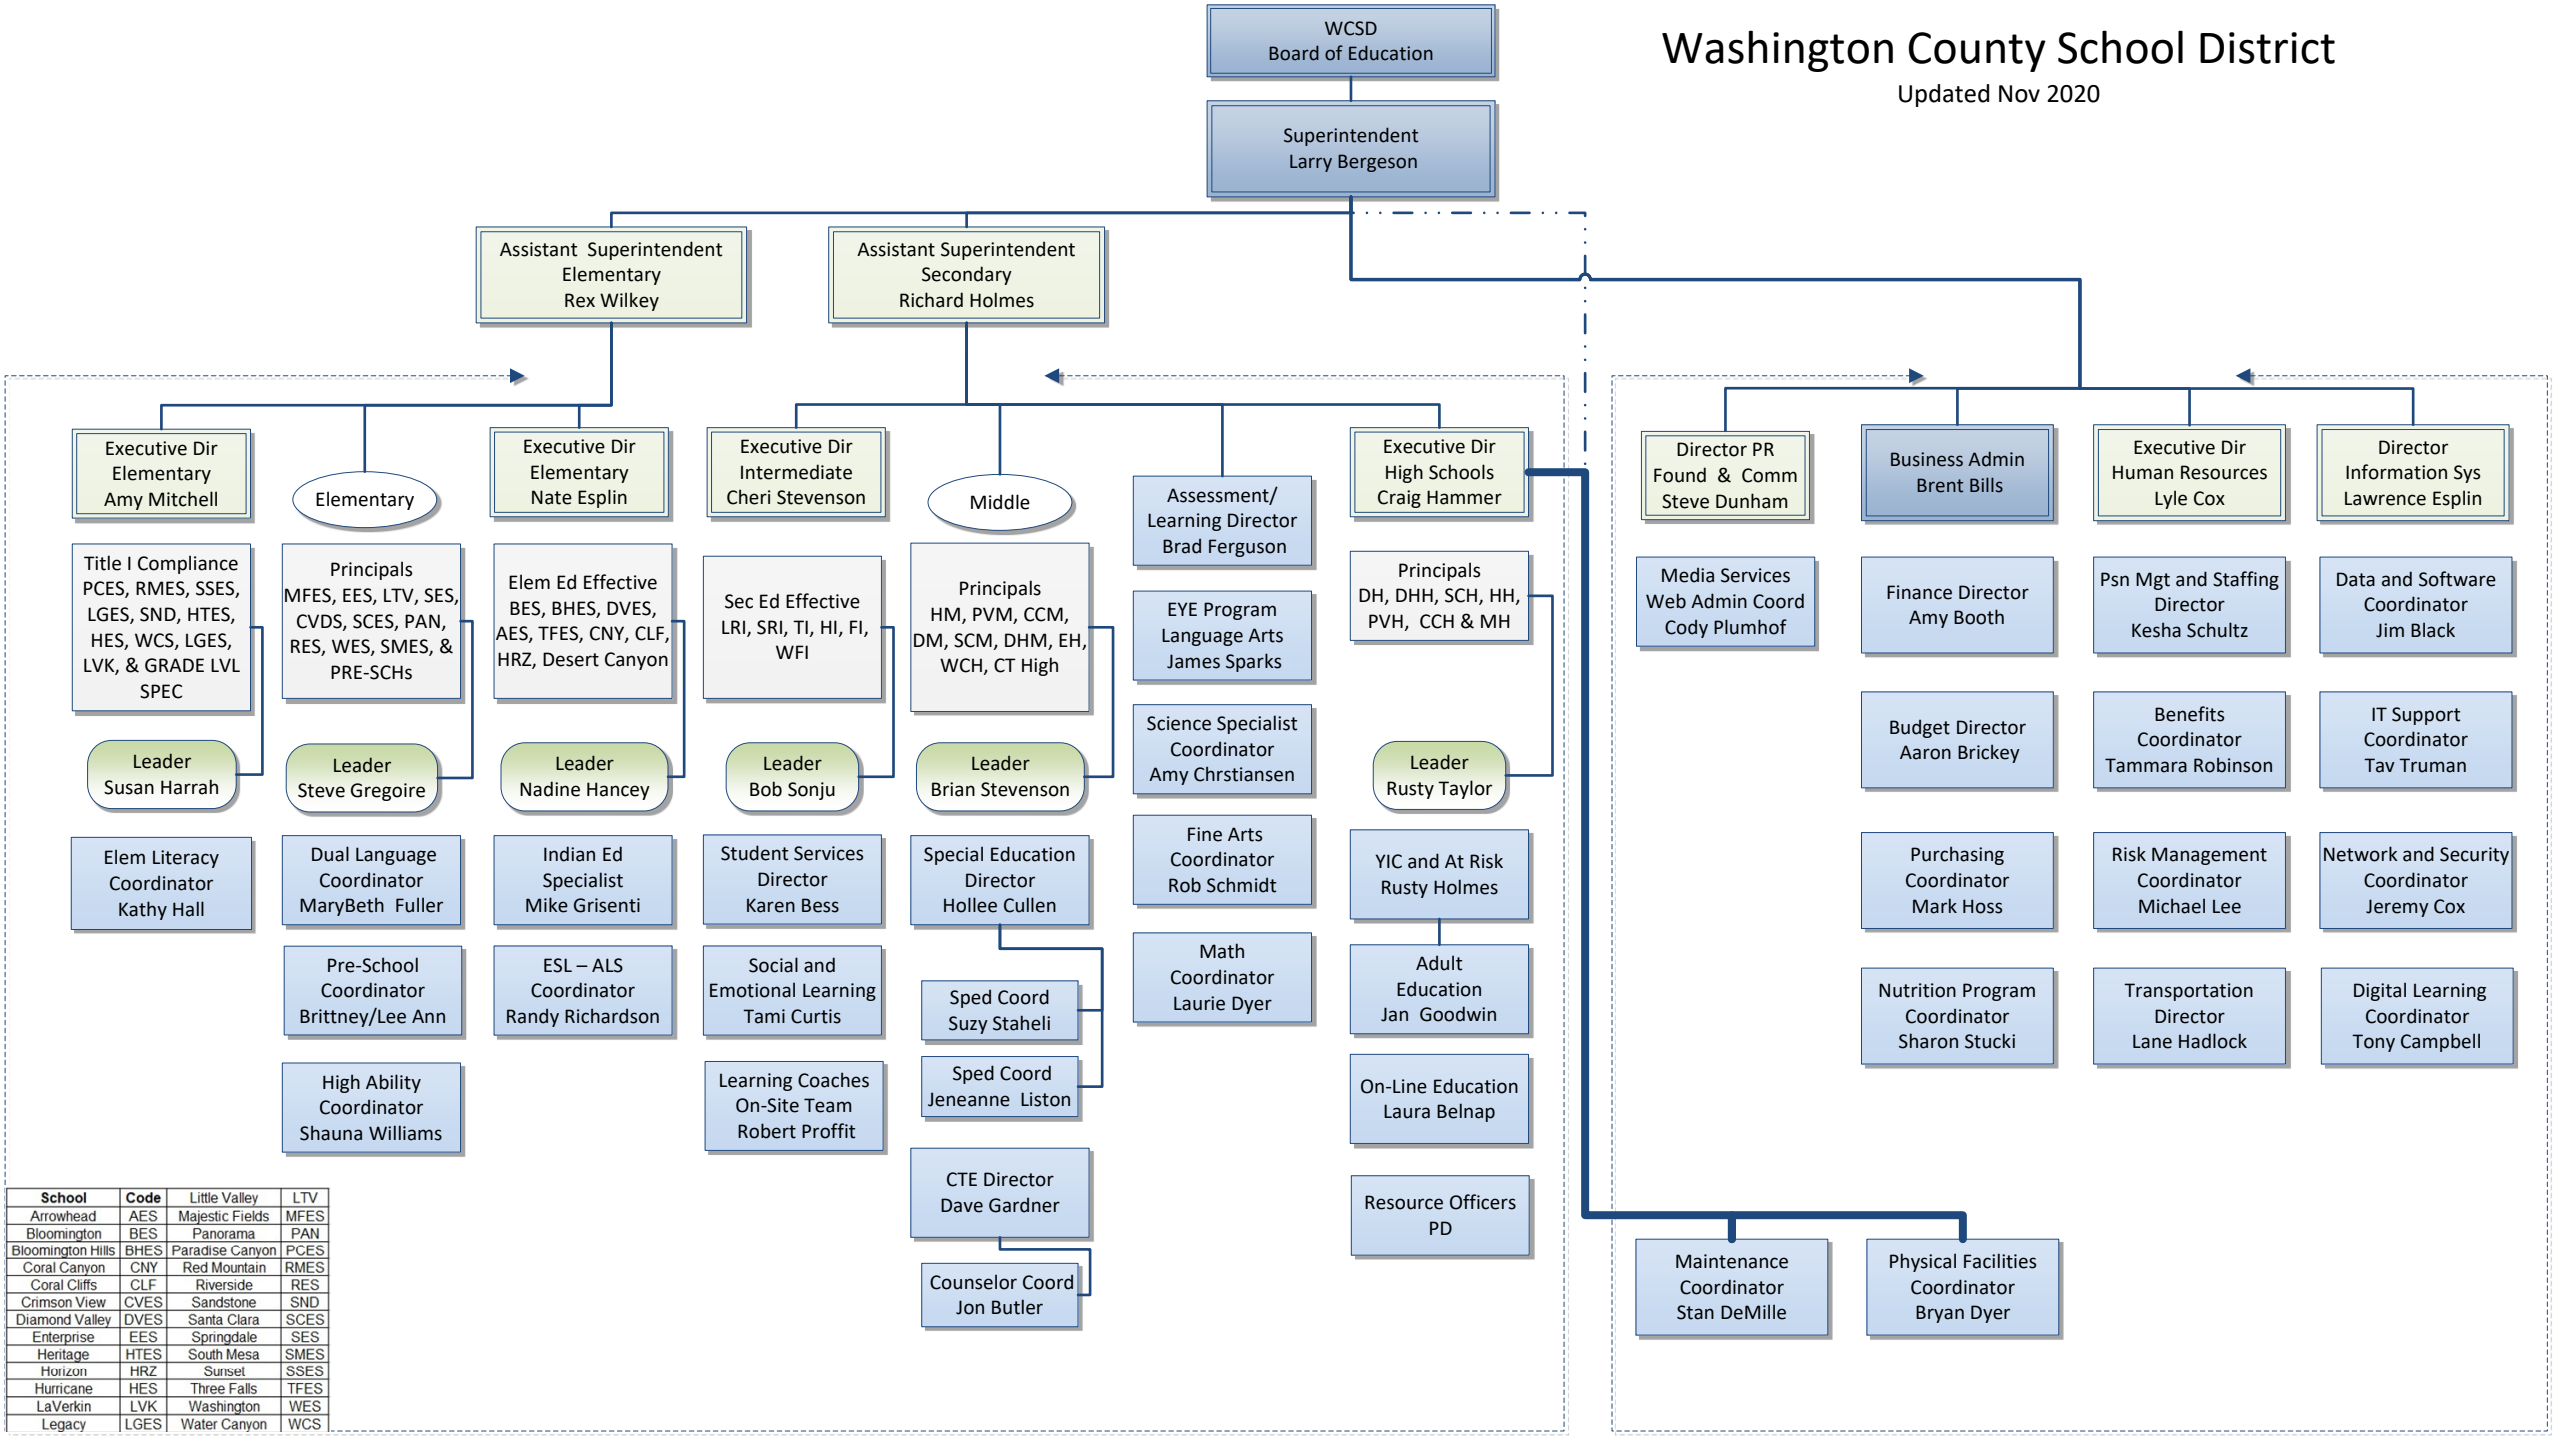

Washington County School District

Updated Nov 2020

School	Code	Little Valley	LTV
Arrowhead	AES	Majestic Fields	MFES
Bloomington	BES	Panorama	PAN
Bloomington Hills	BHES	Paradise Canyon	PCES
Coral Canyon	CNY	Red Mountain	RMES
Coral Cliffs	CLF	Riverside	RES
Crimson View	CVES	Sandstone	SND
Diamond Valley	DVES	Santa Clara	SCES
Enterprise	EES	Springdale	SES
Heritage	HTES	South Mesa	SMES
Horizon	HRZ	Sunset	SSES
Hurricane	HES	Three Falls	TFES
LaVerkin	LVK	Washington	WES
Legacy	LGES	Water Canyon	WCS

Learning

Operations