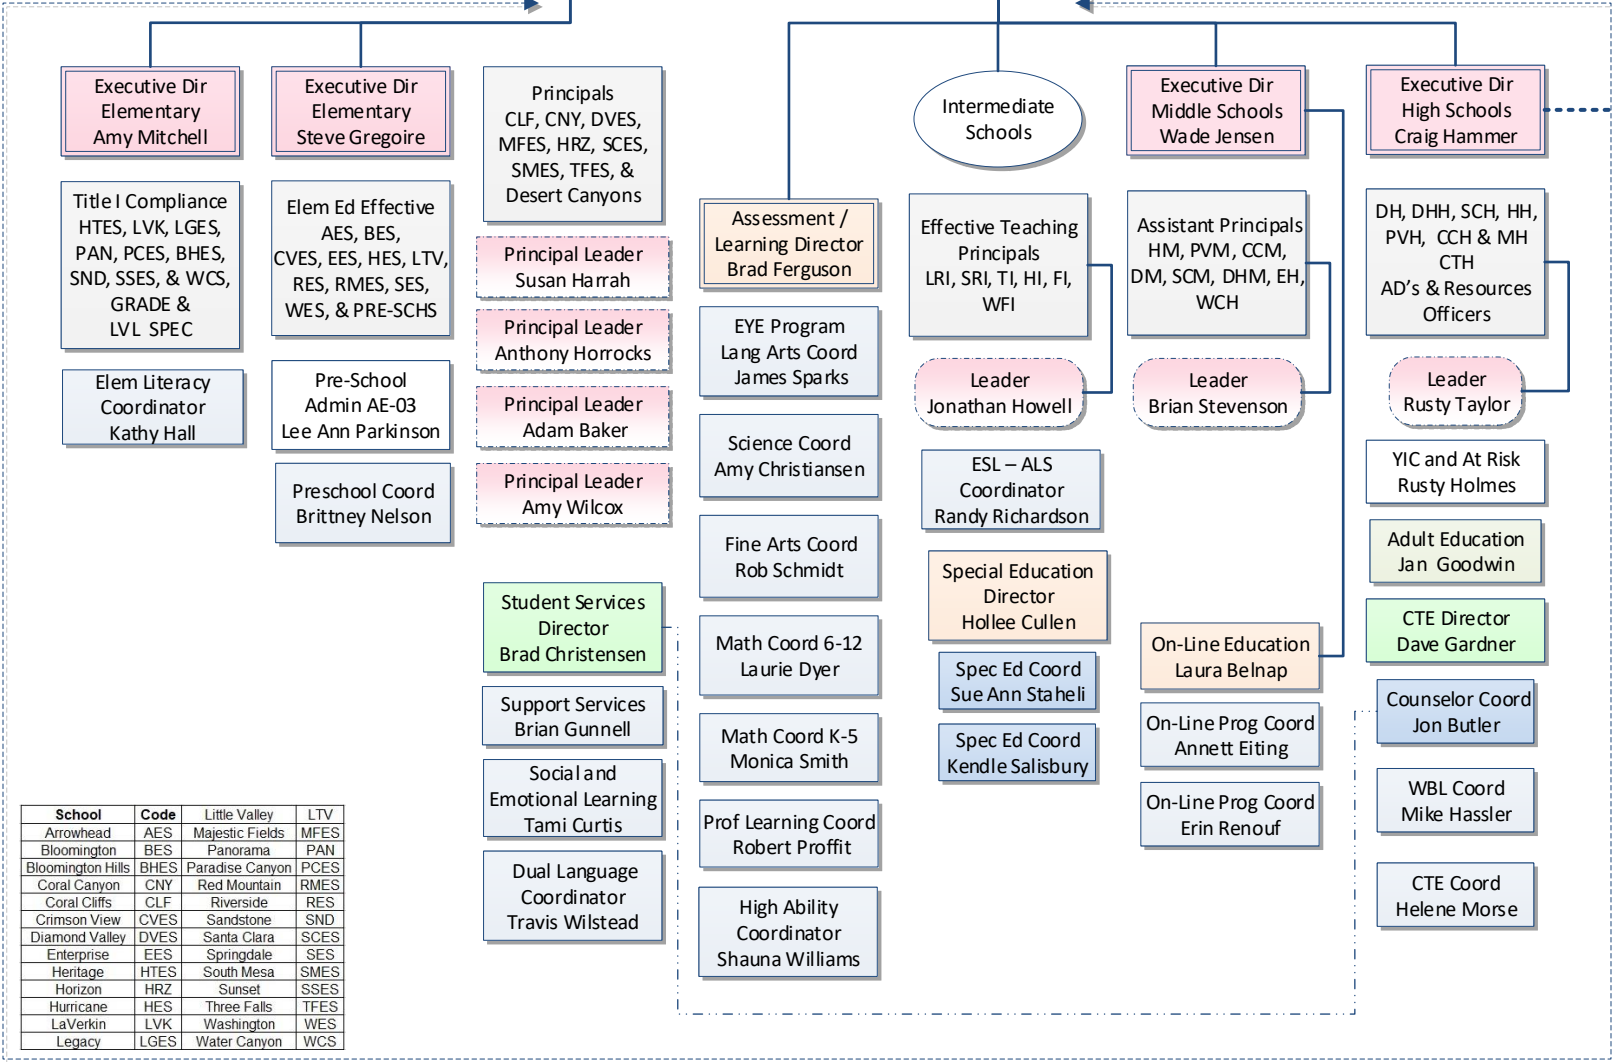

Washington County School District

Effective July 1, 2023

- Board
- EA 1
- EA 2
- AA 6
- AA 5
- AA 3
- AA 2
- AA 1
- AE or TT

School	Code	Little Valley	LTV
Arrowhead	AES	Majestic Fields	MFES
Bloomington	BES	Panorama	PAN
Bloomington Hills	BHES	Paradise Canyon	PCES
Coral Canyon	CNY	Red Mountain	RMES
Coral Cliffs	CLF	Riverside	RES
Crimson View	CVES	Sandstone	SND
Diamond Valley	DVES	Santa Clara	SCES
Enterprise	EES	Springdale	SES
Heritage	HTES	South Mesa	SMES
Horizon	HRZ	Sunset	SSES
Hurricane	HES	Three Falls	TFES
LaVerkin	LVK	Washington	WES
Legacy	LGES	Water Canyon	WCS

Learning

Operations