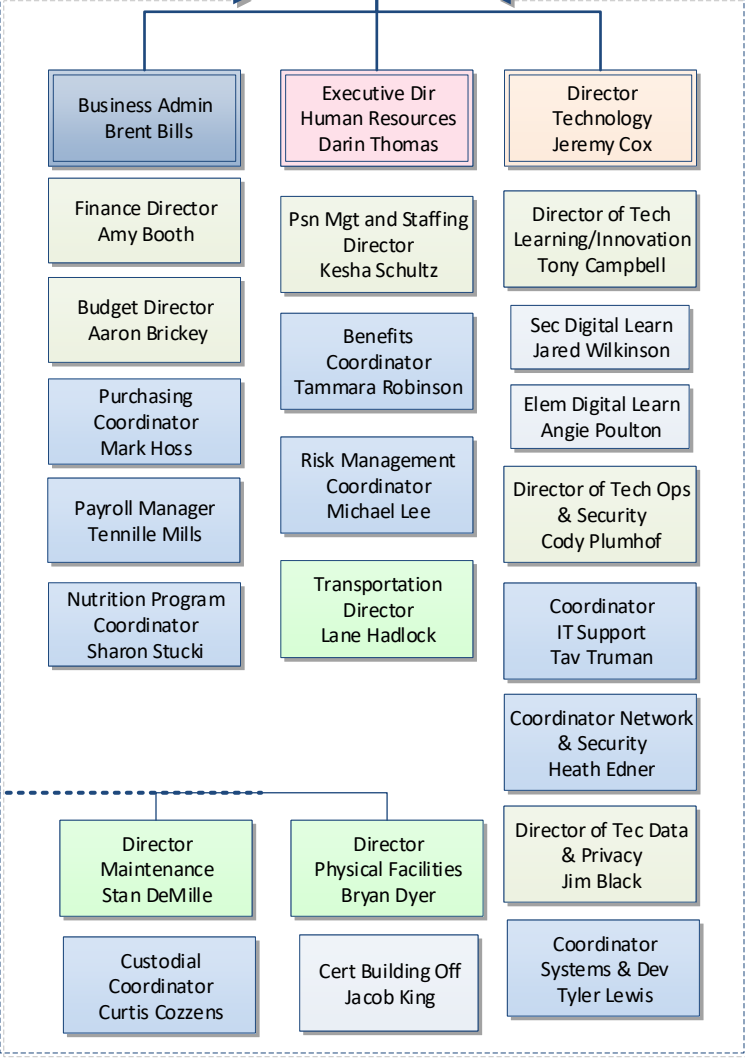

Washington County School District

Effective July 1, 2023

- Board
- EA 1
- EA 2
- AA 6
- AA 5
- AA 3
- AA 2
- AA 1
- AE or TT

School	Code	Little Valley	LTV
Arrowhead	AES	Majestic Fields	MFES
Bloomington	BES	Panorama	PAN
Bloomington Hills	BHES	Paradise Canyon	PCES
Coral Canyon	CNY	Red Mountain	RMES
Coral Cliffs	CLF	Riverside	RES
Crimson View	CVES	Sandstone	SND
Diamond Valley	DVES	Santa Clara	SCES
Enterprise	EES	Springdale	SES
Heritage	HTES	South Mesa	SMES
Horizon	HRZ	Sunset	SSES
Hurricane	HES	Three Falls	TFES
LaVerkin	LVK	Washington	WES
Legacy	LGES	Water Canyon	WCS

Learning

Operations